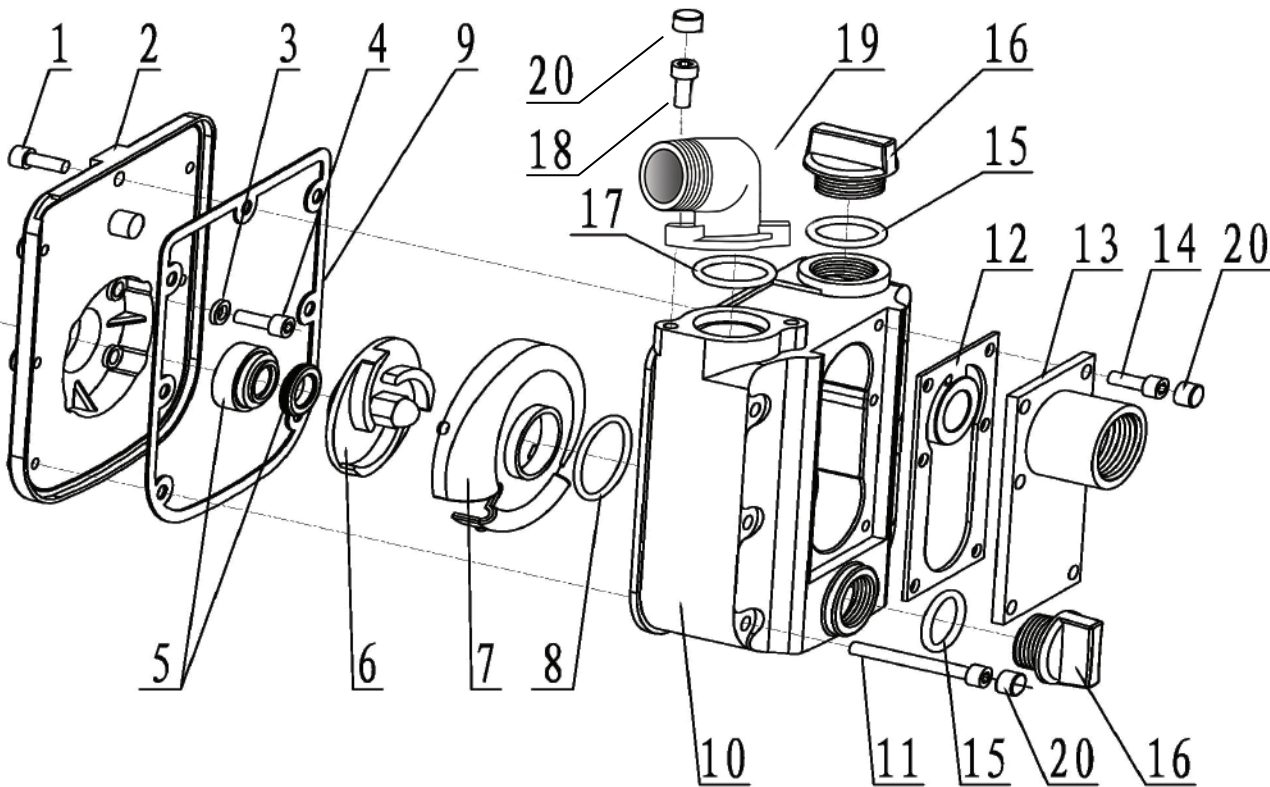

PARTS BREAKDOWN WATER PUMP

MODEL: PA-WPC1

PARTS BREAKDOWN WATER PUMP

MODEL: PA-WPC1

WATER PUMP ASSEMBLY

REF #	DESCRIPTION	QTY	PART #
5	Mechanical Seal	1	PA-P50001022
8	O-Ring	1	
9	Sealed Washer	1	
12	check Valve	1	
17	O-Ring	1	PA-P50001020
6	Impeller	1	
13	Inlet Flange	1	PA-P50001023
15	O-Ring	2	PA-P50001021
16	Whorl Plug	2	
19	Outlet Flange	1	PA-P50001026